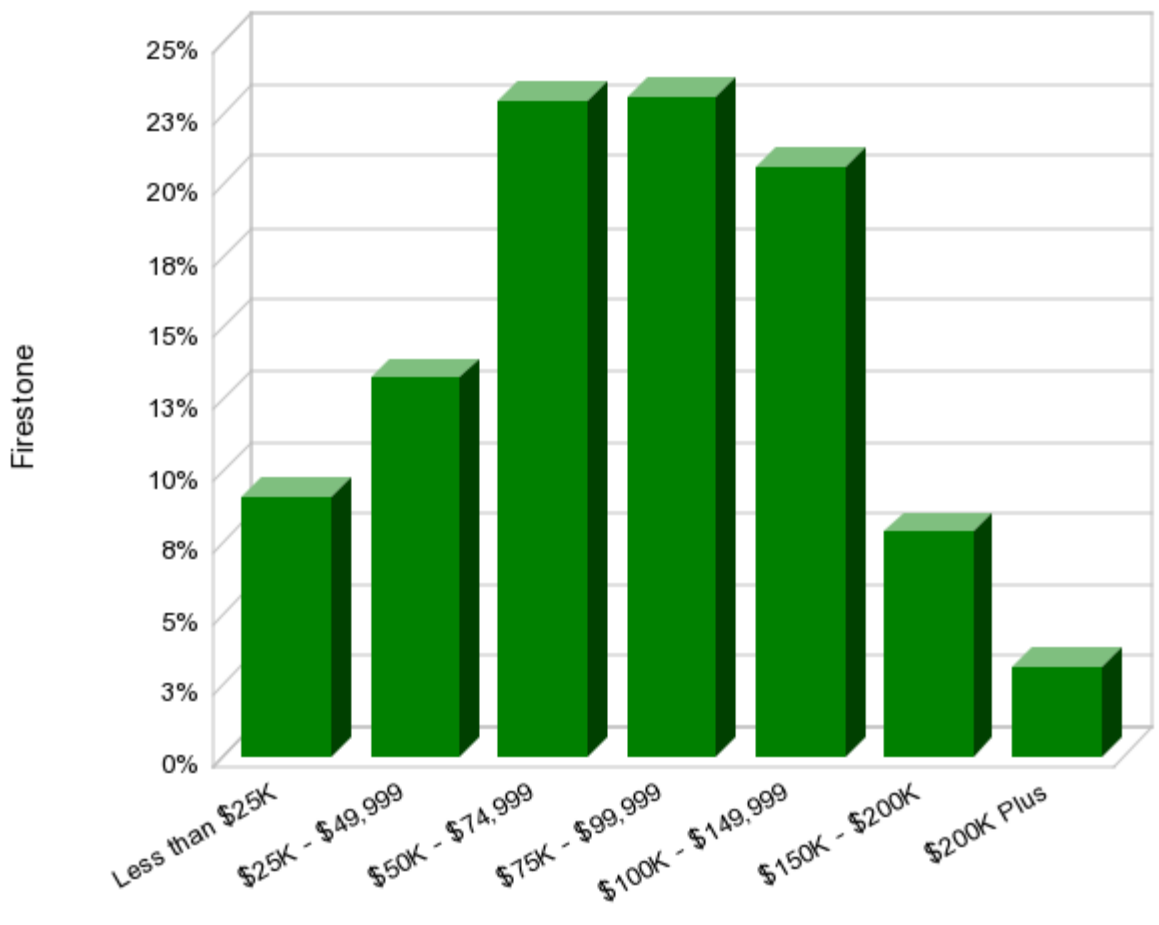

Basic Demographic Comparison Chart

Geography: City - Firestone

Population Density (Per Square Mile)

Total Households

Population in Household Type (2015A)

Households by Income Group (2015A)

Seasonal Population by Quarter (2015A)