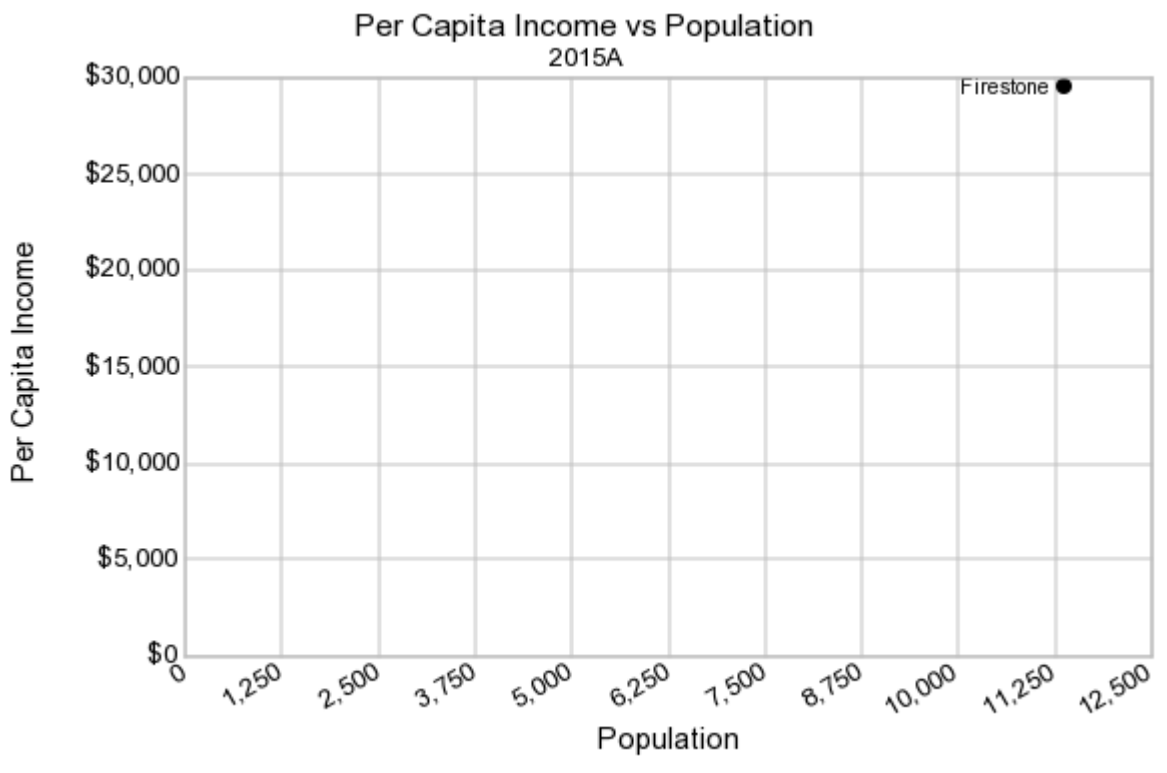

Basic Demographic Comparison Chart

Geography: City - Firestone

Population Density (Per Square Mile)

Total Households

Population in Household Type (2015A)

Households by Income Group (2015A)

Seasonal Population by Quarter (2015A)