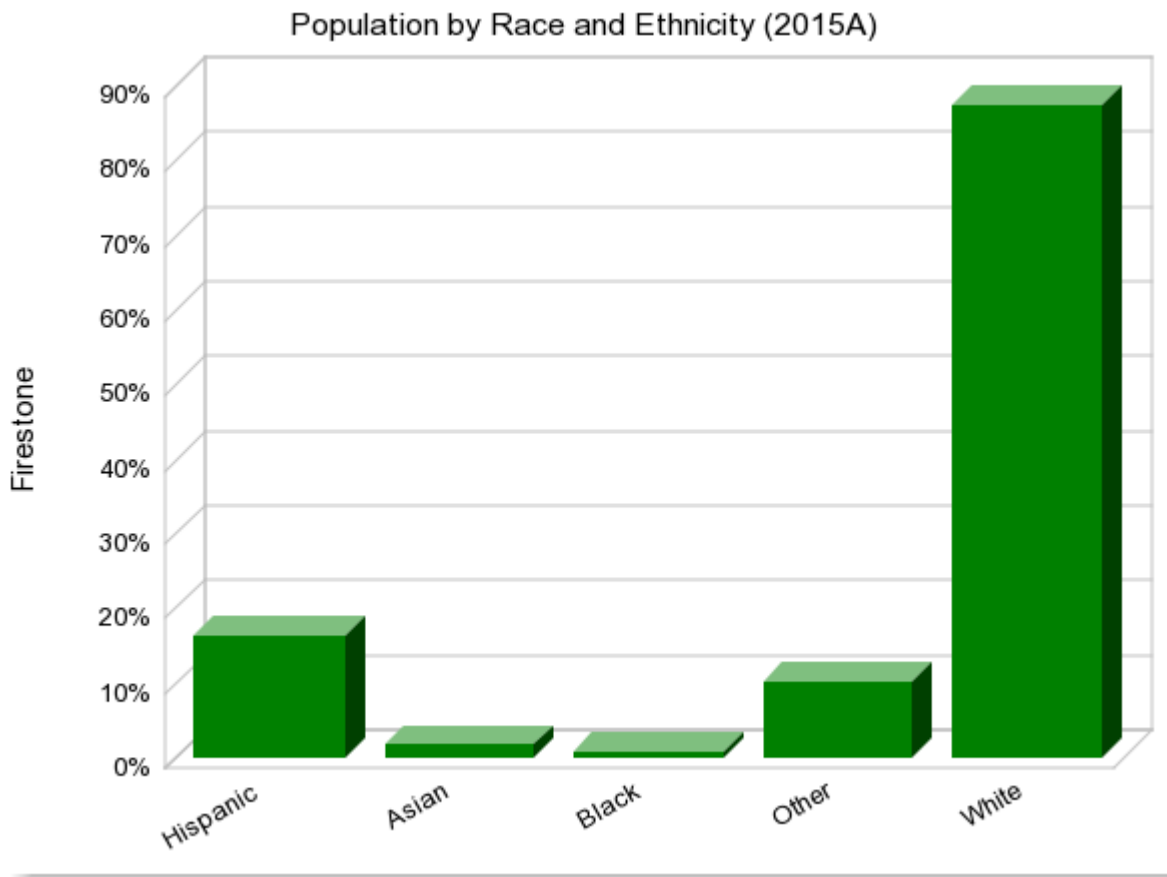

Basic Demographic Comparison Chart

Geography: City - Firestone

Population Density (Per Square Mile)

Total Households

Population in Household Type (2015A)

Households by Income Group (2015A)

Seasonal Population by Quarter (2015A)