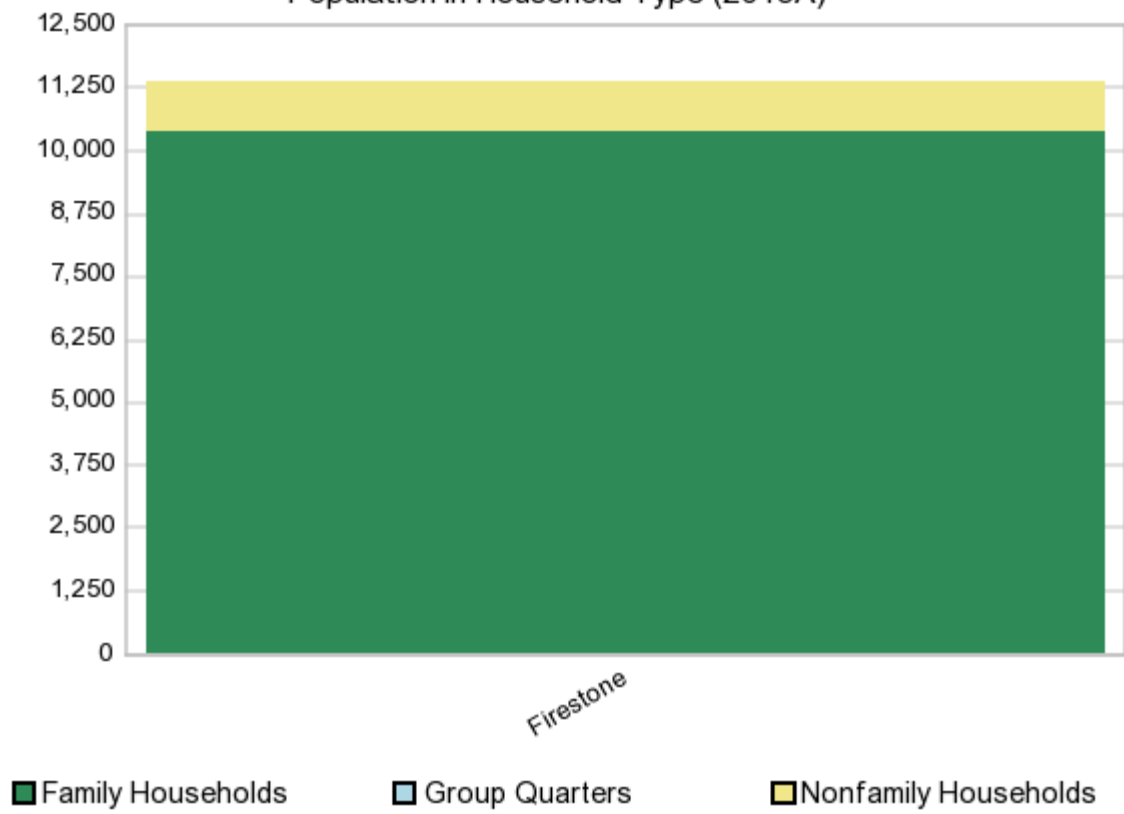

Basic Demographic Comparison Chart

Geography: City - Firestone

Population Density (Per Square Mile)

Total Households

Population in Household Type (2015A)

Households by Income Group (2015A)

Seasonal Population by Quarter (2015A)